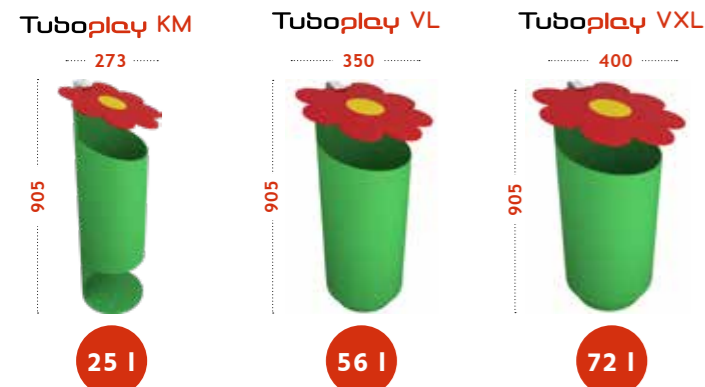

Tuboplay

MATERIAL SPECIFICATION:

Body: steel tube thickness 4 mm
Cover, base, bag holder: steel plate thickness 5 mm
Internal parts: steel plate thickness 2-3 mm
Decorations, pictograms: steel plate thickness 1 mm
Hinge, lock: stainless steel, brass
Assembling material: stainless steel

ANTICORROSIVE TREATMENT:

Hot-dip galvanizing minimum 55 microns
Heavy duty powder coating

WARRANTY CONDITIONS:

5 year anti flake warranty on paint
10 years anti-rust warranty on metal

OPTIONAL EQUIPMENT:

Plastic liner
Concrete selfstanding base