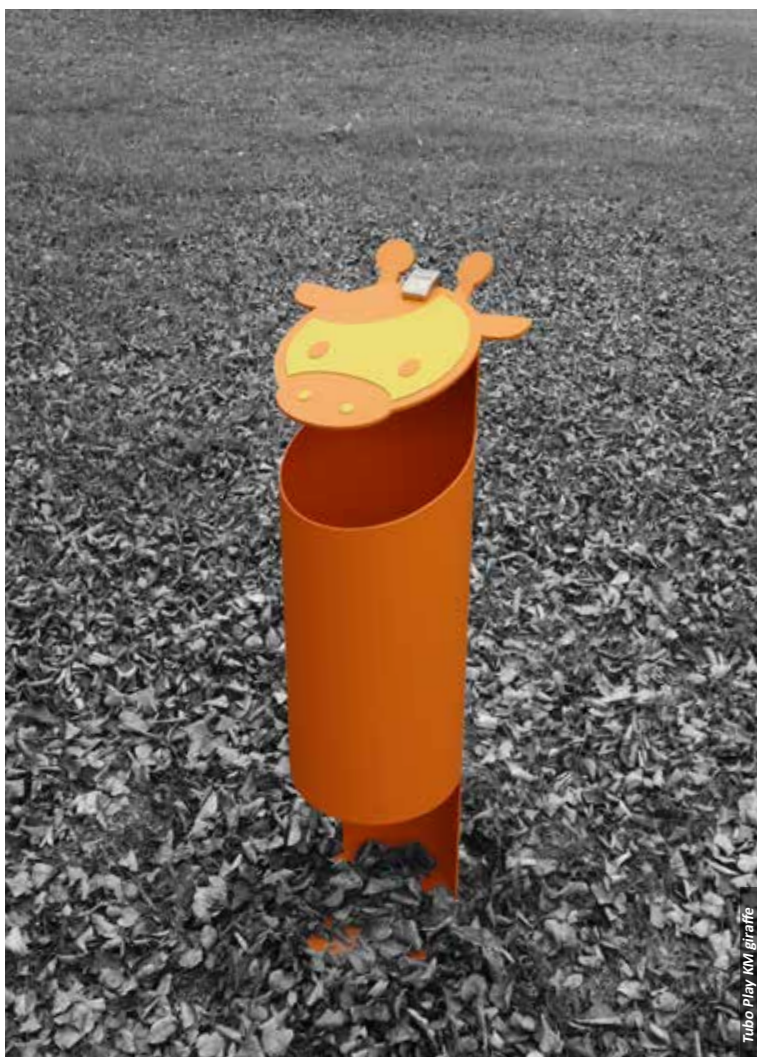

Tubo Play KM rabbit

Tubo Play KM rabbit

Tubo Play KM dog

Tubo Play KM dog

Tubo Play RXL flower

Tubo Play RXL flower

Tubo Play RXL flower

Tubo Play KM giraffe

Tubo Play KM giraffe

Tubo Play KM bear

Tubo Play KM bear

Tubo Play RXL flower

Tubo Play RXL flower

Tubo Play RXL flower

TUBO PLAY litter bins boast same unique and ingenious design that conjoins quality, simplicity and functionality in form as TUBO litter bins with a little playfull twist that easily adapts to either exterior or interior environment of playgrounds, kindergardens and amusement parks. TUBO PLAY line was launched as a new line in 2018 as a result of our 20 years of business activity in the playground industry.